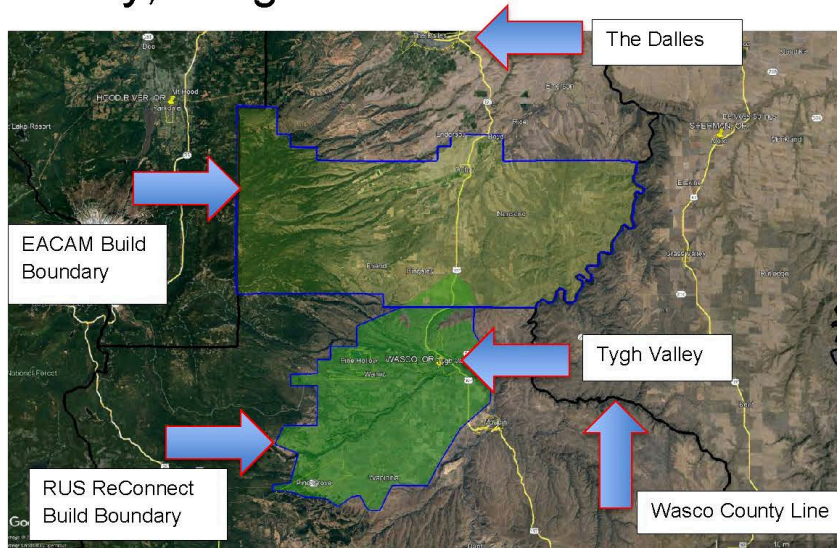

### Project Update

Rally Networks (RN) has been granted funding from the FCC Enhanced EA-CAM USF and the USDA RUS Reconnect Program to build a high-speed 100% fiber broadband internet network to portions of Wasco County. RN is providing additional funding to ensure the completion of the projects. Fiber broadband technology offers the fastest speeds, lowest latency, and largest bandwidth available on the market. The above image shows the boundaries of the projects. The area within the EA-CAM boundary already has fiber access for portions of the project area. The areas that do not currently have fiber within the EA-CAM project boundary are in the Permitting and Environmental phase. Permit processing and environmental review timeframes are not yet known but can take a few months to a few years. The FCC requires the project to be completed by 2028.